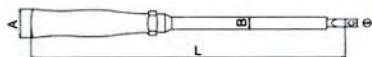

Tua vít dẹp cách điện

Mô tả:

Tua vít cách điện của Sata có thể làm việc an toàn ở vùng có điện thế cao lên đến 1000 Volt nhờ lớp nhựa cách điện.

CÁCH ĐIỆN  
1000 VOLT

Model	Mã đặt hàng	Chiều dài	Kích thước	Trọng lượng
61-301	STA-613-028	166 mm	2,5 x 85 mm	33 gram
61-302	STA-613-029	186 mm	4,0 x 100 mm	78 gram
61-303	STA-613-030	226 mm	5,5 x 125 mm	142 gram
61-304	STA-613-031	250 mm	6,5 x 150 mm	210 gram

HOTLINE  
0958 010101 - 0968 010101  
0977 010101 - 0978 010101

Model	Mã đặt hàng	Quy cách	Kích thước	Trọng lượng
46-501	CRO-465-137	3,2 mm	3.2 x 50mm L	20 gram
46-502	CRO-465-138	3,2 mm	3.2 x 75mm L	20 gram
46-503	CRO-465-139	3,2 mm	3.2 x 100mm L	20 gram
46-504	CRO-465-140	4,0 mm	4.0 x 75mm L	25 gram
46-575	CRO-465-141	4,0 mm	4.0 x 100mm L	25 gram
46-506	CRO-465-142	4,0 mm	4.0 x 150mm L	25 gram
46-507	CRO-465-143	4,0 mm	4.0 x 200mm L	33 gram
46-508	CRO-465-144	4,0 mm	4.0 x 250mm L	42 gram
46-509	CRO-465-145	4,0 mm	4.0 x 300mm L	42 gram
46-511	CRO-465-146	5,0 mm	5.0 x 75mm L	50 gram
46-512	CRO-465-147	5,0 mm	5.0 x 100mm L	50 gram
46-513	CRO-465-148	5,0 mm	5.0 x 150mm L	58 gram
46-514	CRO-465-149	5,0 mm	5.0 x 200mm L	67 gram
46-515	CRO-465-150	5,0 mm	5.0 x 250mm L	75 gram
46-516	CRO-465-151	5,0 mm	5.0 x 300mm L	83 gram
46-521	CRO-465-152	6,0 mm	6.0 x 38mm L	42 gram
46-522	CRO-465-153	6,0 mm	6.0 x 100mm L	75 gram
46-523	CRO-465-154	6,0 mm	6.0 x 125mm L	75 gram
46-524	CRO-465-155	6,0 mm	6.0 x 150mm L	83 gram
46-525	CRO-465-156	6,0 mm	6.0 x 200mm L	92 gram
46-526	CRO-465-157	6,0 mm	6.0 x 250mm L	110 gram
46-527	CRO-465-158	6,0 mm	6.0 x 300mm L	117 gram
46-528	CRO-465-159	8,0 mm	8.0 x 150mm L	150 gram
46-529	CRO-465-160	8,0 mm	8.0 x 200mm L	150 gram
46-530	CRO-465-161	8,0 mm	8.0 x 250mm L	183 gram
46-531	CRO-465-162	8,0 mm	8.0 x 300mm L	200 gram