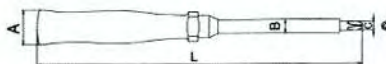

Tua vít dẹp cách điện

Mô tả:

Tua vít cách điện của Sata có thể làm việc an toàn ở vùng có điện thế cao lên đến 1000 Volt nhờ lớp nhựa cách điện.

CÁCH ĐIỆN
1000 VOLT

Model	Mã đặt hàng	Chiều dài	Kích thước	Trọng lượng
61-301	STA-613-028	166 mm	2,5 x 85 mm	33 gram
61-302	STA-613-029	186 mm	4,0 x 100 mm	78 gram
61-303	STA-613-030	226 mm	5,5 x 125 mm	142 gram
61-304	STA-613-031	250 mm	6,5 x 150 mm	210 gram

Vít dẹp sọc trong

Vít dẹp sọc trong của Crossman được sản xuất theo tiêu chuẩn Châu Âu với thân làm từ thép không gỉ, tay cầm vừa vặn làm từ nhựa tổng hợp nên có độ bền cao và chắc chắn. Đầu vít dẹp tinh tế giúp vận hành một cách dễ dàng. Sản phẩm được nhiều nhà thầu tin dùng. Xuất xứ từ Hoa Kỳ.

HOTLINE
0958 010101 - 0968 010101
0977 010101 - 0978 010101